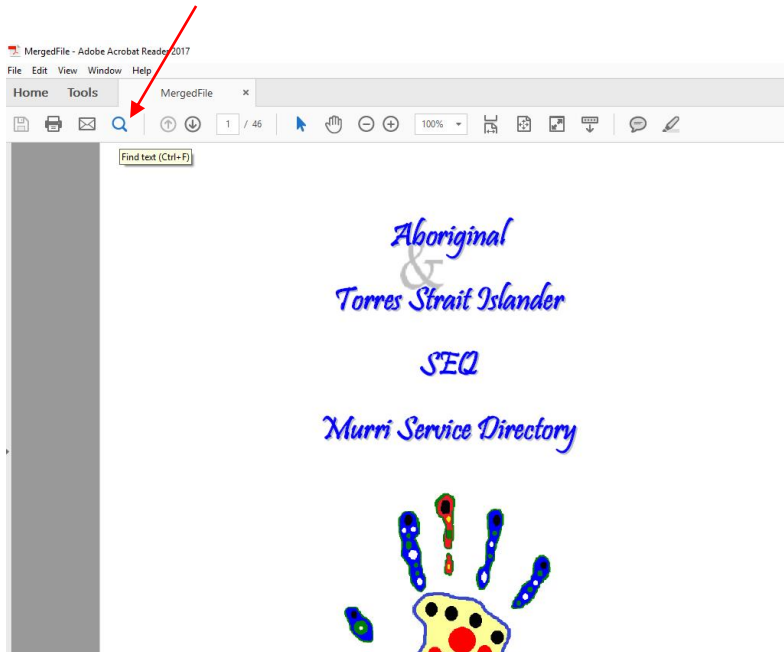

Fast Track User Guide

To help you navigate more efficiently around the SEQ Murri Service Directory

Click on Find Text

The following Screen will appear:
Type in 4114

This will identify the first 4114 which appears in the document.
The following screen should appear:

Each time you click on Next the document will move you to where the next 4114 appears.

If you only know half the telephone number, the street name, suburb, postcode or name of the organisation then insert what you know and this navigation device will help you find the information you seek more quickly.